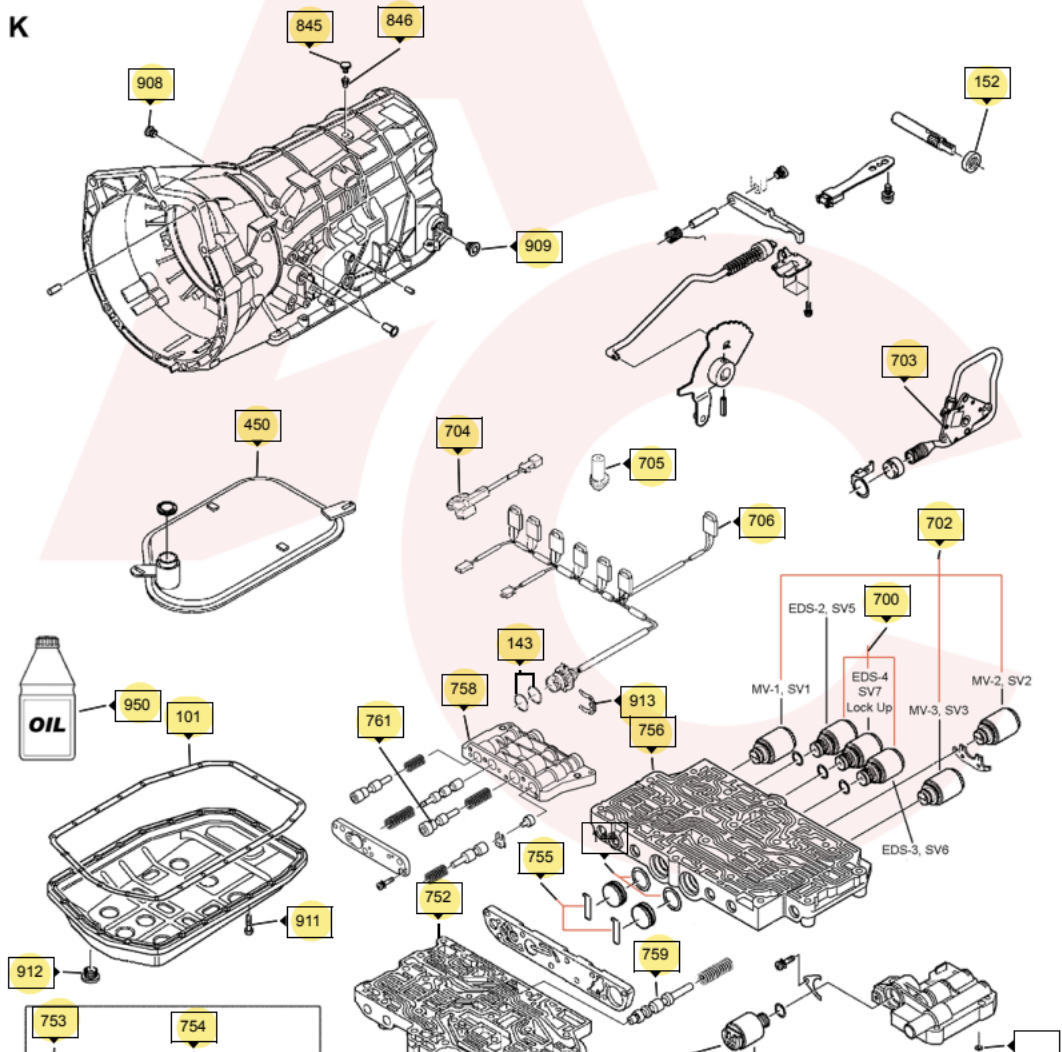

E

F

G

H

J

Output Flange Assy

K

<https://www.automaticchoice.com/en/zf-5hp19-1060-000-xxx-automatic-transmission-parts-catalogue/print>

3/9. oldal

Print 5HP19 Transmission Catalogue -

2025. 03. 21. 9:44

| | | | |
|---|--------------|---|-------------|
|  | Early Design |  | Late Design |
| Valve Body Small Parts | | | |

EDS-1, SV4
Line Pressure