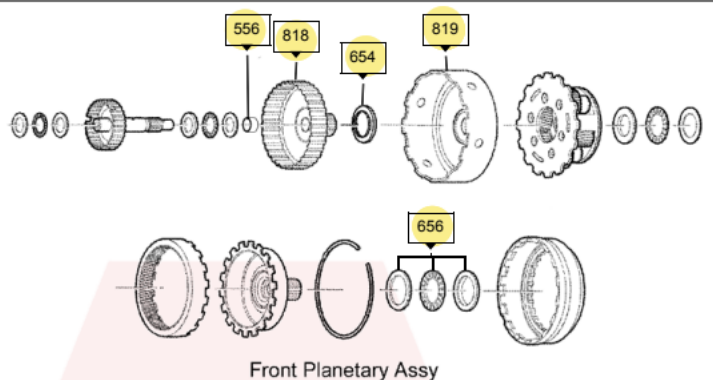

E

F

G

H

J

Output Flange Assy

K

<https://www.automaticchoice.com/en/zf-5hp19-1060-000-xxx-automatic-transmission-parts-catalogue/print>

3/9. oldal

Print 5HP19 Transmission Catalogue -

2025. 03. 21. 9:44

| | | | |
|---|--------------|---|-------------|
|  | Early Design |  | Late Design |
| Valve Body Small Parts | | | |

EDS-1, SV4
Line Pressure