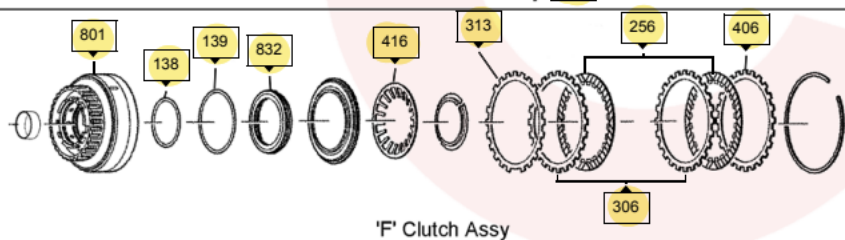

E

F

G

H

J

Output Flange Assy

K

<https://www.automaticchoice.com/en/zf-5hp19-1060-000-xxx-automatic-transmission-parts-catalogue/print>

3/9. oldal

Print 5HP19 Transmission Catalogue -

2025. 03. 21. 9:44

| | | | |
|---|--------------|---|-------------|
|  | Early Design |  | Late Design |
| Valve Body Small Parts | | | |

EDS-1, SV4
Line Pressure