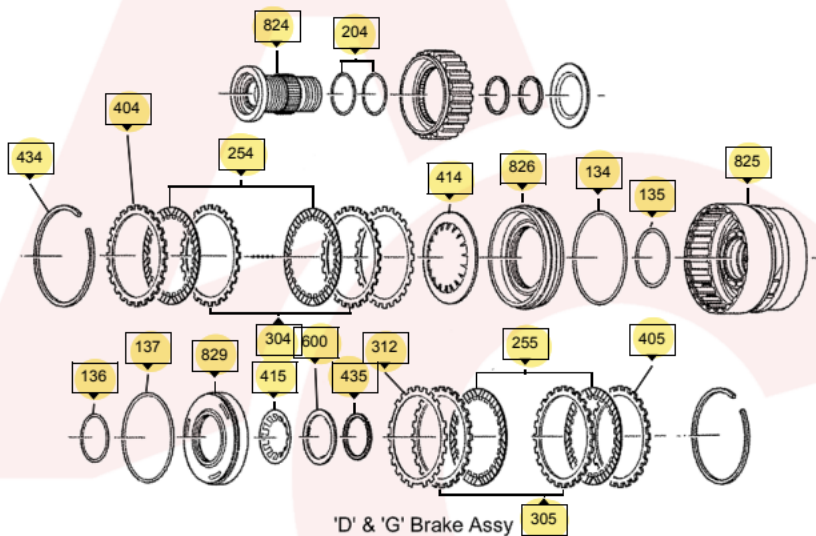

E

F

G

H

J

Output Flange Assy

K

<https://www.automaticchoice.com/en/zf-5hp19-1060-000-xxx-automatic-transmission-parts-catalogue/print>

3/9. oldal

Print 5HP19 Transmission Catalogue -

2025. 03. 21. 9:44

| | | | |
|---|--------------|---|-------------|
|  | Early Design |  | Late Design |
| Valve Body Small Parts | | | |

EDS-1, SV4
Line Pressure