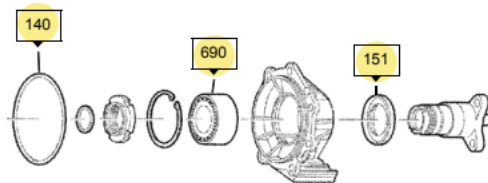

E

F

G

H

J

Output Flange Assy

K

<https://www.automaticchoice.com/en/zf-5hp19-1060-000-xxx-automatic-transmission-parts-catalogue/print>

3/9. oldal

Print 5HP19 Transmission Catalogue -

2025. 03. 21. 9:44

| | | | |
|---|--------------|---|-------------|
|  | Early Design |  | Late Design |
| Valve Body Small Parts | | | |

EDS-1, SV4
Line Pressure