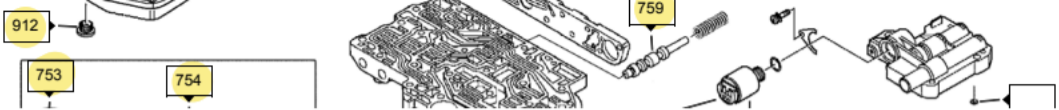

E

F

G

H

J

Output Flange Assy

K

<https://www.automaticchoice.com/en/zf-5hp19-1060-000-xxx-automatic-transmission-parts-catalogue/print>

3/9. oldal

Print 5HP19 Transmission Catalogue -

2025. 03. 21. 9:44

| | | | |
|---|--------------|---|-------------|
|  | Early Design |  | Late Design |
| Valve Body Small Parts | | | |

EDS-1, SV4
Line Pressure